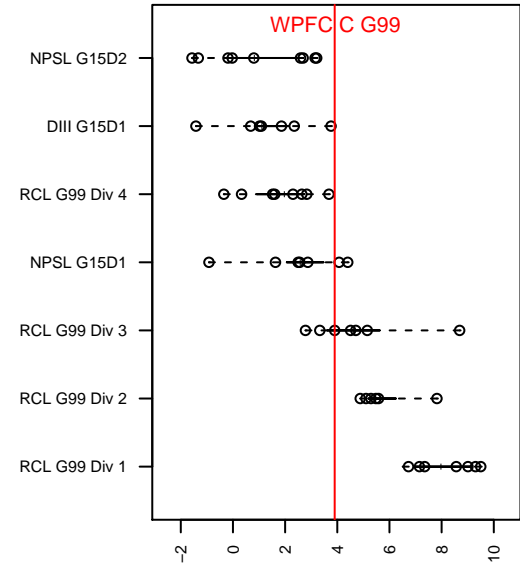

**attack and defense rating
relative to others at age
and all opponents in last 13 months**