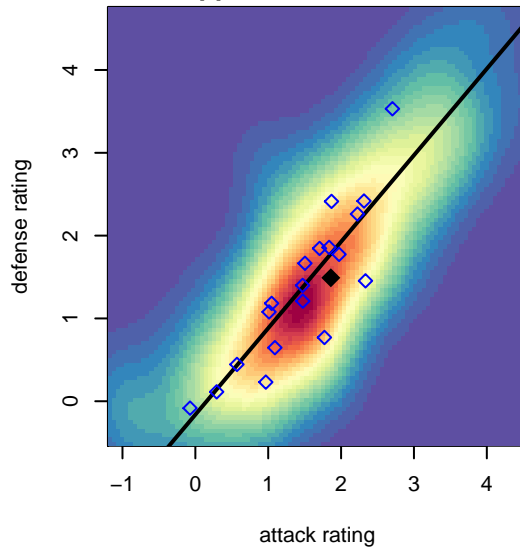

**attack and defense rating
relative to others at age
and all opponents in last 13 months**