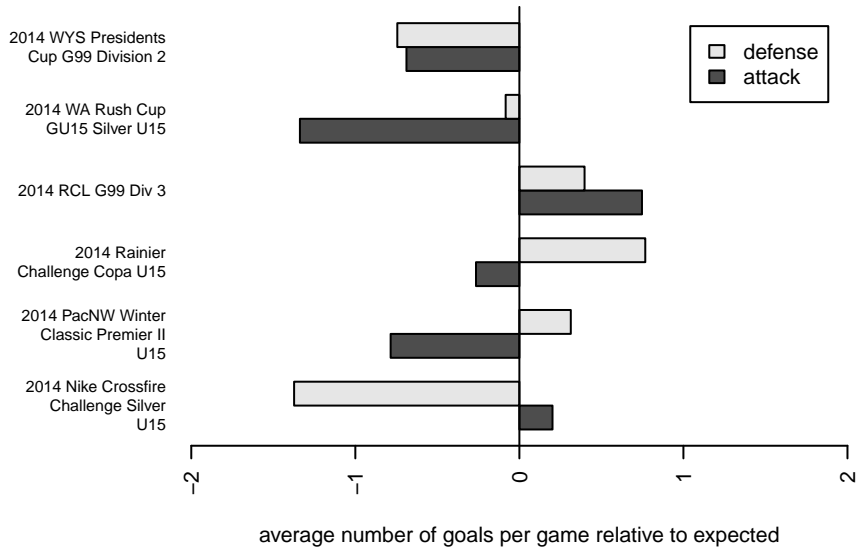

Performance relative to 13 month average