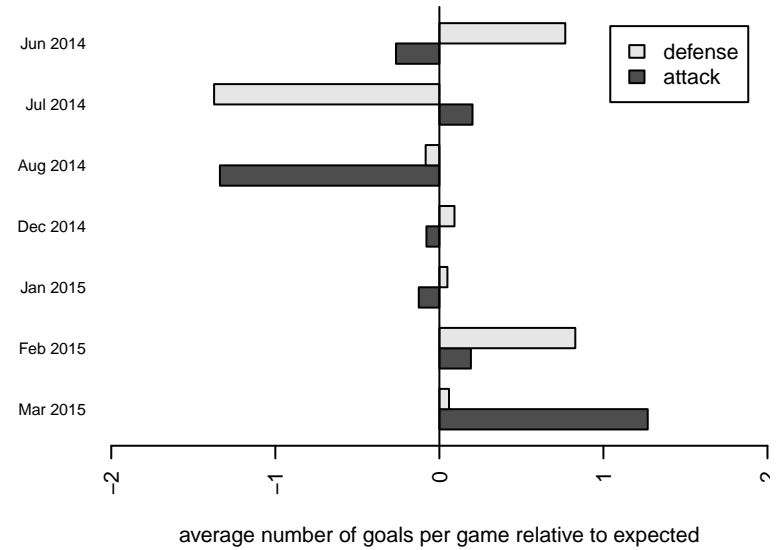

Performance relative to 13 month average