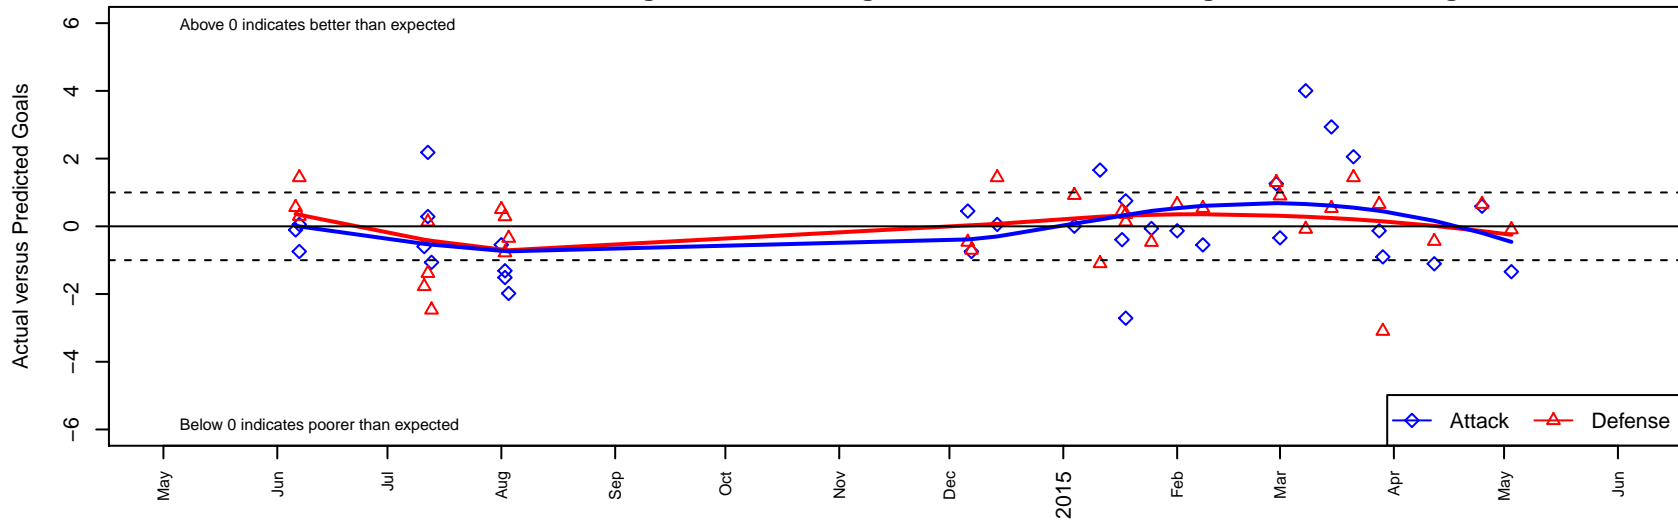

WPFC C G99

Washington Premier FC
 Tacoma, WA
 G99 total strength=1283
 attack=6.42 defense=4.44
 fall league = RCL G99 Div 3

alt names used:
 WPFC G99WHITE (WA)
 WPFC g99white
 WPFC G99WHITE (WA)
 WPFC G99White
 WPFC G99 White C
 WPFC G99 White C

WPFC C G99
 Dots are actual minus expected GF (blue circles) and GA (red triangles).
 Blue line is smoothed change in attack strength. Red is smoothed change in defense strength.

**attack and defense variance (black dot)
relative to other teams
and top 10 in region**